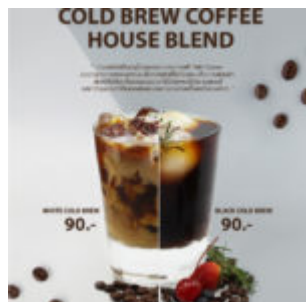

Cold Brew Coffee House Blend at Petit Conner

Cold Brew Coffee House Blend at Petit Conner

Please come to try out our “Cold Brew Coffee House Blend”, at Phothalai Leisure Park. Our house blend is a blend of carefully selected beans from Ethiopian and Kenya which give the smooth, silky flavor for the perfect iced coffee anytime. Choices either Black Cold Brew or White Cold Brew at price THB 90 at Petit Corner Cafe & More from now until April 30, 2020.